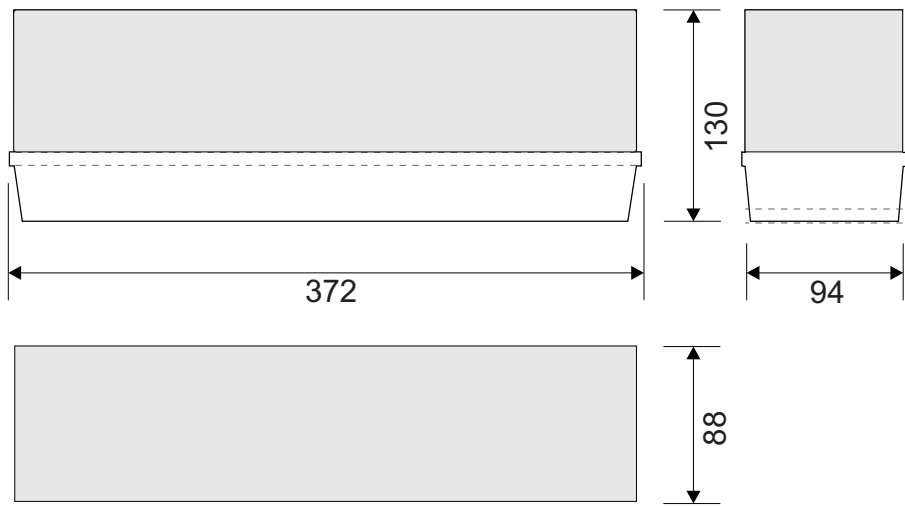

1.

2.

Bohrplan Deckenmontage / Drilling Ceiling mounting

Bohrplan Pendelmontage / Drilling Suspension mounting

Bohrplan Wandmontage / Drilling Wall mounting

N93200AT
 N93200LG
 N93200FM
 N93200AT-8H
 N93200LG-8H
 N93200FM-8H
 T93200E
 T93200S
 T93200A

N93201AT
 N93201LG
 N93201FM
 N93201AT-8H
 N93201LG-8H
 N93201FM-8H
 T93201E
 T93201S
 T93201A

N93202AT
 N93202LG
 N93202FM
 N93202AT-8H
 N93202LG-8H
 N93202FM-8H
 T93202E
 T93202S
 T93202A