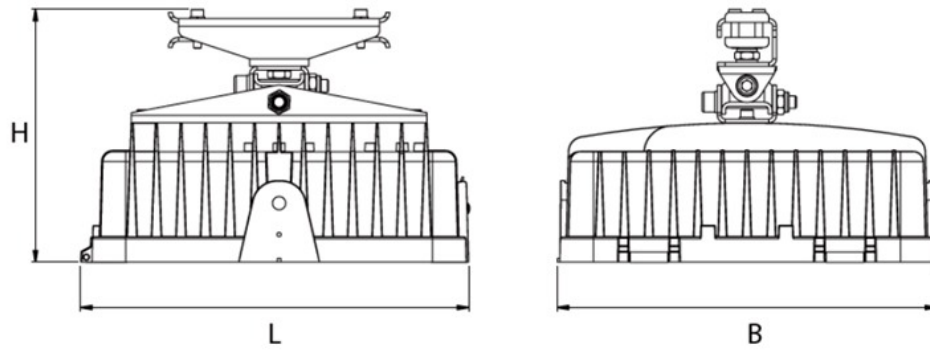

CENTROSTRADA LED

This device completes the range of street lighting. For suspension installation on cables or rods where poles cannot be used, such as along the middle of roads or in historical city centres.

The design is simple in shape, yet succeeds in conveying a sense of extreme elegance and technical functionality.

The SmartDriver accessories provided compliment the leading technological features of the device, which can be adapted to the most suitable format for Smart City integration.

Product category: Suspended, Outdoor, Street Lighting

FEATURES

Application	Public Areas, Walkways, Pathways Indicators
Ballast	Constant Current LED Smart Driver (programmable)
Colour Rendering	>80
Colour Temp. (K)	4000K
Colours (RAL)	Grey RAL 7040
Energy Class	A++
IK Rating	IK09
IP Rating	IP66
Material	Die-Cast Aluminium with Polyester Powder Coating
Mounting Options	Suspension, Tensioned Cable
Norms	[40,73,96,100,100]
Optics	Sheet Metal with Parabolic Development in Anti-Iridescent, Mirror Finished, Anodised Aluminium
Voltage (v)	230v

Power * W	• Dimensions (mm) •			Weight max kg
	L	B	H	
50	309	302	201	5.5
70	309	302	201	5.5

ACCESSORIES SUPPLIED

Order Code	Description
-	M20 Cable Gland with Ventilation Valve
418319000	Adjustable Bracket for Tensioned Cable (-20° +20°)