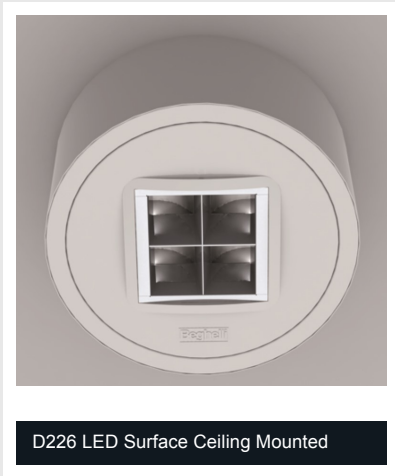

D226 LED

D226 LED

Downlight with very high light output. The optical system allows maximized illumination with excellent anti-glare features, so it is also suitable in the presence of video terminals.

The control gear is independent of the fixture and is supplied already wired to the optical compartment, complete with cable ties. The diffusion of the heat in products with LED sources considerably reduces the overheating of the illuminating surfaces, ensuring greater environmental comfort and less impact on the illuminated objects.

Together with the substantial absence of UV radiation, these features make the product particularly suitable for exhibition areas. An additional accessory is available for lighting the source and the LEDs of the device in the event of a black-out.

Product category: Recessed, Surface, Downlights, Ceiling Mounted, Indoor

FEATURES

Application	Offices, Public Areas, Shops, Commercial Areas
Ballast	Constant Current LED Smart Driver (programmable)
Colour Rendering	>80
Colour Temp. (K)	4000K
Colours (RAL)	White RAL 9003
Energy Class	A++
IK Rating	IK05
IP Rating	IP20
Material	Die-Cast Aluminium
Norms	[65,96,100,100,100]
Optics	Dark Light
Voltage (v)	230v