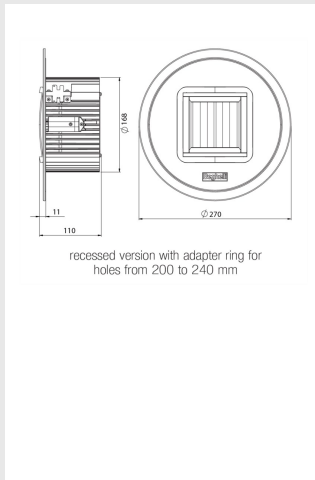

This product is currently unavailable.