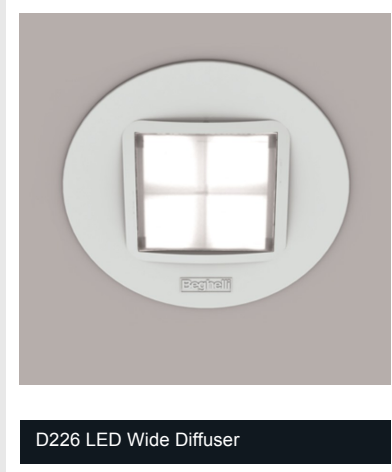

D226 LED

D226 LED

Downlight with very high light output. The optical system allows maximized illumination with excellent anti-glare features, so it is also suitable in the presence of video terminals.

The control gear is independent of the fixture and is supplied already wired to the optical compartment, complete with cable ties. The diffusion of the heat in products with LED sources considerably reduces the overheating of the illuminating surfaces, ensuring greater environmental comfort and less impact on the illuminated objects.

Together with the substantial absence of UV radiation, these features make the product particularly suitable for exhibition areas. An additional accessory is available for lighting the source and the LEDs of the device in the event of a black-out.

Product category: Recessed, Surface, Downlights, Ceiling Mounted, Indoor

FEATURES

Application	Offices, Public Areas, Shops, Commercial Areas
Ballast	Constant Current LED Smart Driver (programmable)
Colour Rendering	>80
Colour Temp. (K)	4000K
Colours (RAL)	White RAL 9003
Energy Class	A++
IK Rating	IK05
IP Rating	IP20
Material	Die-Cast Aluminium
Norms	[65,96,100,100,100]
Optics	Dark Light
Voltage (v)	230v