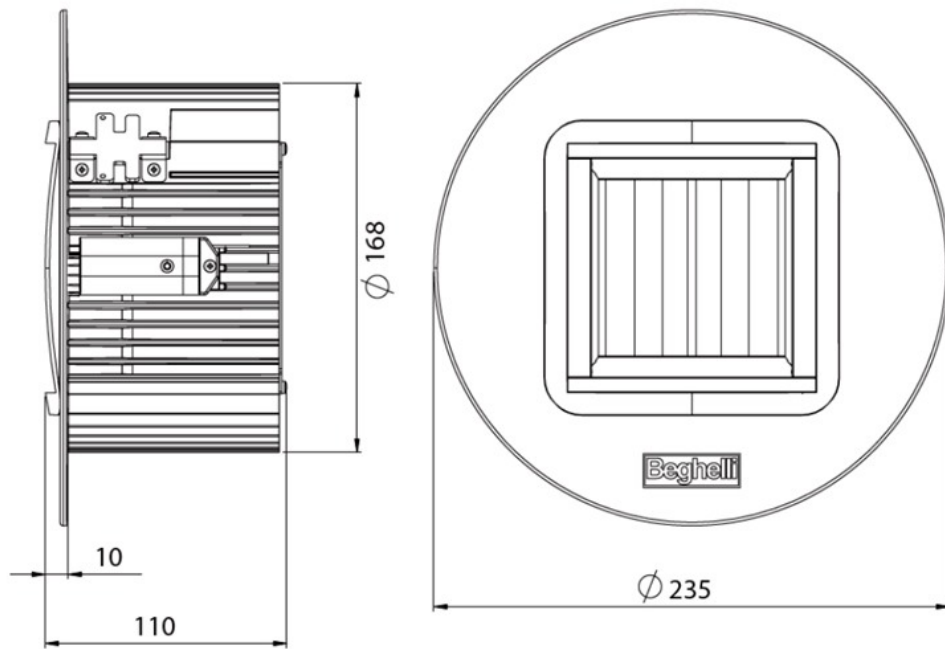

Product category: Recessed, Surface, Downlights, Ceiling Mounted, Indoor

FEATURES

Application	Offices, Public Areas, Shops, Commercial Areas
Ballast	Constant Current LED Smart Driver (programmable)
Colour Rendering	>80
Colour Temp. (K)	4000K
Colours (RAL)	White RAL 9003
Energy Class	A++
IK Rating	IK05
IP Rating	IP20
Material	Die-Cast Aluminium
Norms	[65,96,100,100,100]
Optics	Dark Light
Voltage (v)	230v