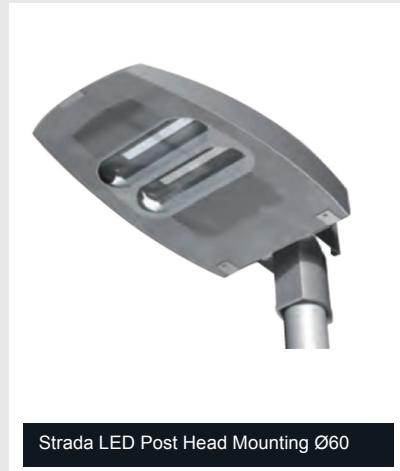

STRADA LED

Strada LED

Strada LED

Strada LED Post Head Mounting Ø60

Strada LED Arm Mounting Ø60

Strada LED Fast Wiring Connector

Strada LED Double Power Supply

The Strada LED combines architectural lighting requirements with the Smart necessities of the new smart cities.

The range includes fixtures of the latest generation able to combine the advantages of the low luminosity LED source with state-of-the-art optic systems, as regards both performance and flexibility of application. The optic system used has a geometry designed to output low luminosity and therefore reduced glare and high visual comfort.

The excellent mechanical characteristics (IP66-IK09) offered by the innovative housing in die-cast aluminium and toughened glass ensure long life in outdoor environments even in extreme conditions. The SmartDriver, installed on the whole S series, allows integration with the various Smart modules in the system, making it possible to use the Street Lamp in a SmartCities setting.

Product category: Outdoor, Street Lighting

FEATURES

Application	Exteriors - Road Lighting
Ballast	Constant Current LED Smart Driver (programmable)
Colour Rendering	>70
Colour Temp. (K)	4000K
Colours (RAL)	Grey RAL 7040
Energy Class	A++
IK Rating	IK09
IP Rating	IP66
Material	Polyester Powder Coated Die-Cast Aluminium
Mounting Options	Pole Head or Arm Ø60-76mm
Norms	EN 60598-1, EN 60598-2-3, EN 62471 (Photobiological Hazard) EN55015, EN 61003-2
Optics	Toughened Glass 5mm thick
Output Voltage (v)	93÷265 Vac - 50/60Hz, 176÷250 Vdc