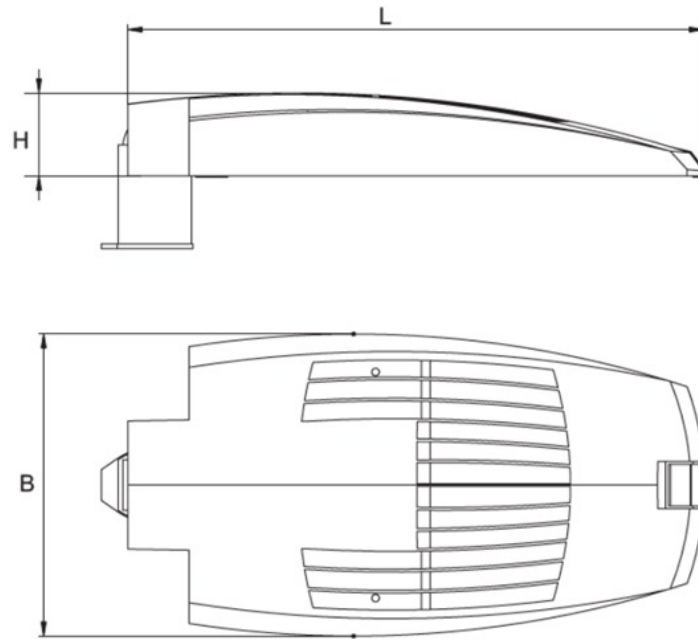

STRADA LED

Strada LED

Strada LED

Strada LED Post Head Mounting Ø60

Strada LED Arm Mounting Ø60

Strada LED Fast Wiring Connector

Strada LED Double Power Supply

The Strada LED combines architectural lighting requirements with the Smart necessities of the new smart cities.

The excellent mechanical characteristics (IP66-IK09) offered by the innovative housing in die-cast aluminium and toughened glass ensure long life in outdoor environments even in extreme conditions. The SmartDriver, installed on the whole S series, allows integration with the various Smart modules in the system, making it possible to use the Street Lamp in a SmartCities setting.

Power * W	• Dimensions (mm) •			Weight max kg
	L	B	H	
70	611	320	88	5.5
100	611	320	88	5.5
150	611	320	88	5.7
250	611	320	88	5.7

ACCESSORIES SUPPLIED

Order Code	Description
418319000	M20 Cable Gland with Ventilation Valve