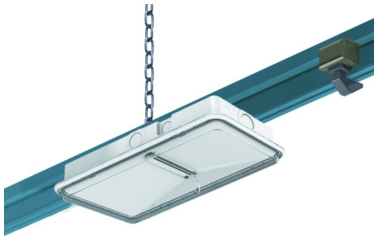

EUROCOMPLETA LED

EuroCompleta LED

EuroCompleta LED

EuroCompleta LED Recessed Ceiling Mounted

EuroCompleta LED Suspension Mounted

EuroCompleta LED Electrified Track Mounted

EuroCompleta LED Suspension Hooks

EuroCompleta LED Recessed Wall Mounted

EuroCompleta LED Cable Gland

EuroCompleta LED with Protective Grid

EuroCompleta LED Protective Grid

EuroCompleta LED Exit with Adhesive Diffuser

Euro Completa LED Exit with Exit Sign Diffuser

Emergency luminaire with innovative optical system that offers a good distribution of the light beam.

Possibility to set the unit in SE or SA configuration and select the 1h or 3h autonomy by simply cutting a wire on the electric board. It consists of a large functional wiring compartment for accommodating 2.5m conductors and predisposed for wiring through.

Available in IP42 and IP65 versions which can be wall and ceiling mounted. Prepared for installation with 16 diameter and 20 diameter tubes.

Product category: Luminaires, Exit Signs

FEATURES

Application	Offices, Public Areas, Industrial, Areas, Emergency Lighting
Colours (RAL)	White RAL 9003
IK Rating	IK05
IP Rating	IP42, IP65
Material	Polycarbonate
Mounting Options	Wall, Ceiling, Suspended Ceiling, Recessed, Electrified Track
Visibility (m)	24m
Voltage (v)	230V