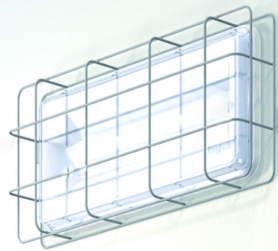

EUROCOMPLETA LED

EuroCompleta LED

EuroCompleta LED

EuroCompleta LED Recessed Ceiling Mounted

EuroCompleta LED Suspension Mounted

EuroCompleta LED Electrified Track Mounted

EuroCompleta LED Suspension Hooks

EuroCompleta LED Recessed Wall Mounted

EuroCompleta LED Cable Gland

EuroCompleta LED with Protective Grid

EuroCompleta LED Protective Grid

EuroCompleta LED Exit with Adhesive Diffuser

Euro Completa LED Exit with Exit Sign Diffuser

Emergency luminaire with innovative optical system that offers a good distribution of the light beam.

Possibility to set the unit in SE or SA configuration and select the 1h or 3h autonomy by simply cutting a wire on the electric board. It consists of a large functional wiring compartment for accommodating 2.5m conductors and predisposed for wiring through.

Available in IP42 and IP65 versions which can be wall and ceiling mounted. Prepared for installation with 16 diameter and 20 diameter tubes.

Product category: Luminaires, Exit Signs

FEATURES

Application	Offices, Public Areas, Industrial, Areas, Emergency Lighting
Colours (RAL)	White RAL 9003
IK Rating	IK05
IP Rating	IP42, IP65
Material	Polycarbonate
Mounting Options	Wall, Ceiling, Suspended Ceiling, Recessed, Electrified Track
Visibility (m)	24m
Voltage (v)	230V