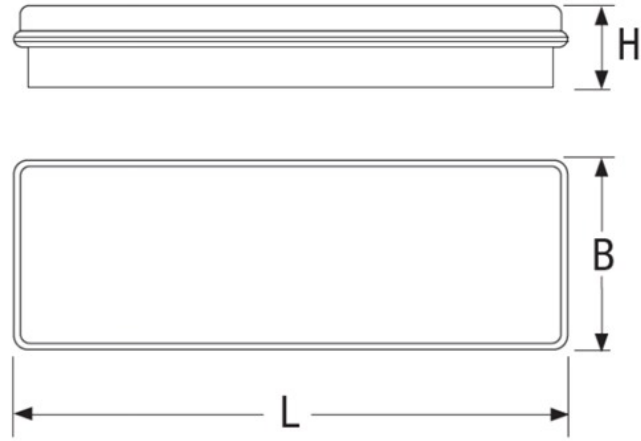

Possibility to set the unit in SE or SA configuration and select the 1h or 3h autonomy by simply cutting a wire on the electric board. It consists of a large functional wiring compartment for accommodating 2.5m conductors and predisposed for wiring through.

Available in IP42 and IP65 versions which can be wall and ceiling mounted. Prepared for installation with 16 diameter and 20 diameter tubes.

Product category: Luminaires, Exit Signs

FEATURES

Application	Offices, Public Areas, Industrial, Areas, Emergency Lighting
Colours (RAL)	White RAL 9003
IK Rating	IK05
IP Rating	IP42, IP65
Material	Polycarbonate
Mounting Options	Wall, Ceiling, Suspended Ceiling, Recessed, Electrified Track
Visibility (m)	24m
Voltage (v)	230V

Power * (W)	• Dimensions (mm) •			Visibility distance
	L	B	H	
11, 24	300	138	55	24m

* Indicative power for comparison with fluorescent tube lighting

ACCESSORIES SUPPLIED

Order Code	Description
2742	IP65 Recessed Box
3727	PG16/ PG20 Cable Gland
-	Exit Sign Flag VD 24m