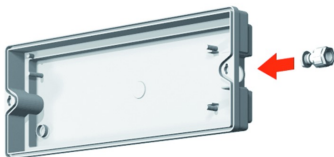

EUROCOMPLETA LED

EuroCompleta LED

EuroCompleta LED

EuroCompleta LED Recessed Ceiling Mounted

EuroCompleta LED Suspension Mounted

EuroCompleta LED Electrified Track Mounted

EuroCompleta LED Suspension Hooks

EuroCompleta LED Recessed Wall Mounted

EuroCompleta LED Cable Gland

EuroCompleta LED with Protective Grid

EuroCompleta LED Protective Grid

EuroCompleta LED Exit with Adhesive Diffuser

Euro Completa LED Exit with Exit Sign Diffuser

Emergency luminaire with innovative optical system that offers a good distribution of the light beam.

Possibility to set the unit in SE or SA configuration and select the 1h or 3h autonomy by simply cutting a wire on the electric board. It consists of a large functional wiring compartment for accommodating 2.5m conductors and predisposed for wiring through.

Available in IP42 and IP65 versions which can be wall and ceiling mounted. Prepared for installation with 16 diameter and 20 diameter tubes.

Product category: Luminaires, Exit Signs

FEATURES

Application	Offices, Public Areas, Industrial, Areas, Emergency Lighting
Colours (RAL)	White RAL 9003
IK Rating	IK05
IP Rating	IP42, IP65
Material	Polycarbonate
Mounting Options	Wall, Ceiling, Suspended Ceiling, Recessed, Electrified Track
Visibility (m)	24m
Voltage (v)	230V