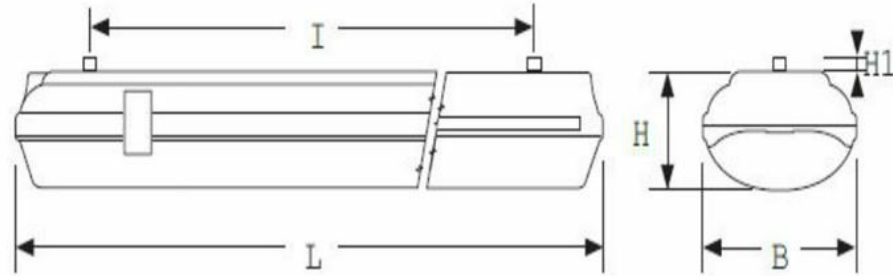

## BS100 ADJUSTABLE

High performance fixture with high flux and low glare screen. Available for use as an Emergency Luminaire with related accessories, inverter with diagnostic LED. The fixture is equipped with a 4-position switch driver that allows the luminaire to be set to 4 different light outputs. The body of the luminaire is composed of self-extinguishing polycarbonate that is UV stabilized. The Screen is designed to spread light with reduced glare. This luminaire is best suitable for outdoor and industrial environments.

Measure	• Dimensions (mm) •					Weight max kg
	L	B	H	H1	I	
S	671	170	95	10	475	1,4
M	1280	170	95	10	660	2,3
L	1581	170	95	10	900	2,7