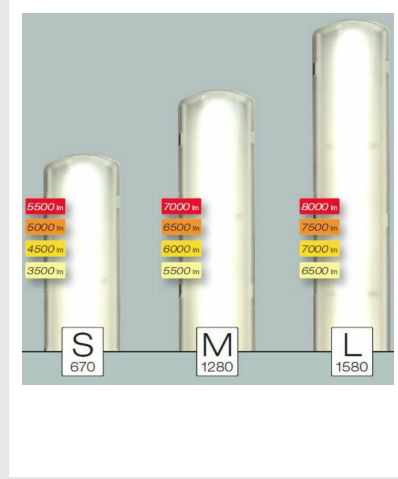

## BS100 ADJUSTABLE

High performance fixture with high flux and low glare screen. Available for use as an Emergency Luminaire with related accessories, inverter with diagnostic LED. The fixture is equipped with a 4-position switch driver that allows the luminaire to be set to 4 different light outputs. The body of the luminaire is composed of self-extinguishing polycarbonate that is UV stabilized. The Screen is designed to spread light with reduced glare. This luminaire is best suitable for outdoor and industrial environments.

## FEATURES

<b>Application</b>	Production, Warehouses, Industrial Areas
<b>Ballast</b>	Electronic (cos = 0,98) Current Driven in 4 Different Steps
<b>Colour Rendering</b>	>80
<b>Colour Temp. (K)</b>	4000K
<b>Colours (RAL)</b>	Light Grey RAL 7035
<b>Energy Class</b>	A++
<b>IK Rating</b>	IK05
<b>IP Rating</b>	IP65
<b>Material</b>	Polycarbonate
<b>Mounting Options</b>	Ceiling, Suspension, Busbar Trunking
<b>Norms</b>	EN 60598-1, EN 60598-2-, EN 60598-2-22 (fundamental requirements), EN 62471 (Photobiological hazard)
<b>Optics</b>	White Reflective Powder Coated Steel
<b>Voltage (v)</b>	230v

Measure	• Dimensions (mm) •					Weight max kg
	L	B	H	H1	I	
S	671	170	95	10	475	1,4
M	1280	170	95	10	660	2,3
L	1581	170	95	10	900	2,7