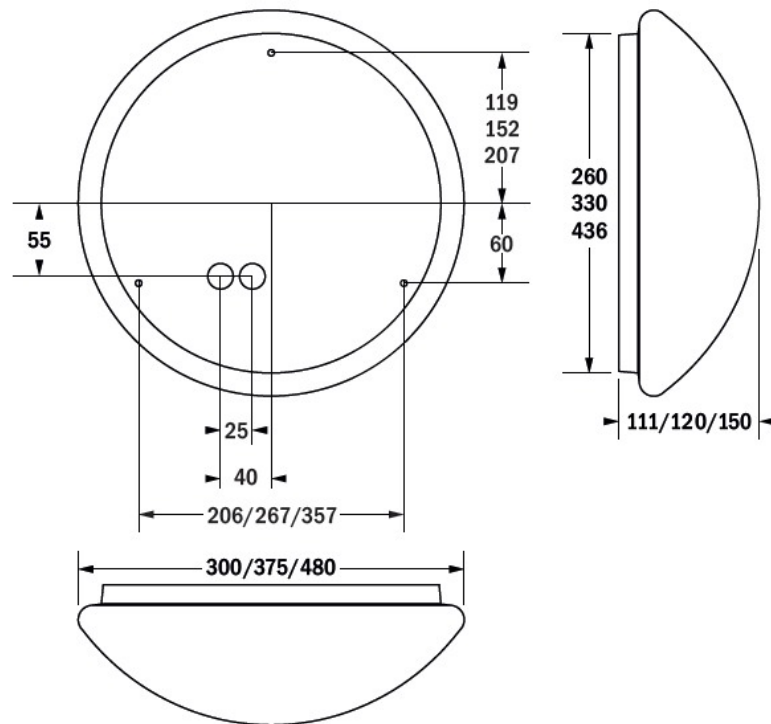

LUMAX

Lumax

Round luminaire in a sheet steel casing with a domed diffuser made of opal plastic (PC). Homogeneous light emission.

Versions for wall mounting or ceiling mounting. Also available as a luminaire for general lighting.

Product category: Luminaires

FEATURES

| | |
|-------------------------|--|
| Application | Offices, Public Areas, Industrial Areas, Emergency Lighting |
| Colours (RAL) | White (RAL 9003) |
| IK Rating | IK05 |
| IP Rating | IP41 |
| Material | Sheet steel |
| Mounting Options | Wall or Surface ceiling mounting |
| Norms | EN 60598-1, EN 60598-2-1, EN 60598-2-22, EN 55015, EN 6100-3-2, EN 61547, EN 62471, EN 50581 |
| Voltage (v) | 24 V +/- 20% DC & 198 V – 254 V / 50 Hz |